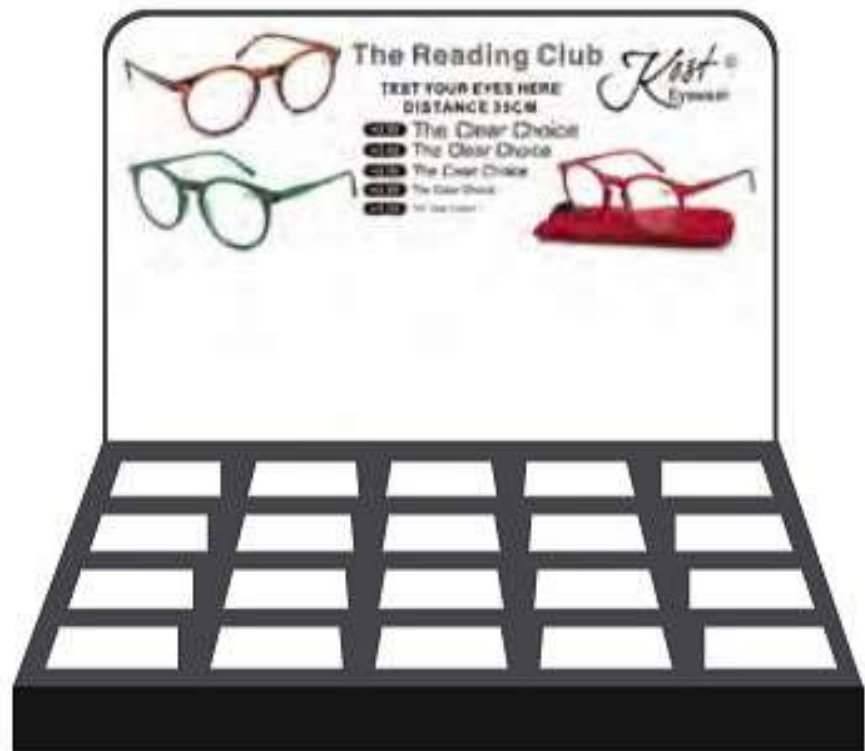

RG-292
ALSO AVAILABLE
IN BLUE LIGHT LENS

The Reading Club

TEST YOUR EYES HERE
DISTANCE 35CM

- +3.00 The Clear Choice
- +2.50 The Clear Choice
- +2.00 The Clear Choice
- +1.50 The Clear Choice

RG-293
ALSO AVAILABLE
IN BLUE LIGHT LENS

The Reading Club

TEST YOUR EYES HERE
DISTANCE 35CM

- +3.00 The Clear Choice
- +2.50 The Clear Choice
- +2.00 The Clear Choice
- +1.50 The Clear Choice

RG-294

ALSO AVAILABLE
IN BLUE LIGHT LENS

RG-295
ALSO AVAILABLE
IN BLUE LIGHT LENS

RG-298

RG-302

FOLDING READING GLASSES

Kost[®]
Eyewear

The Reading Club

TEST YOUR EYES HERE
DISTANCE 35CM

- +3.50** The Clear Choice
- +3.00** The Clear Choice
- +2.50** The Clear Choice
- +2.00** The Clear Choice
- +1.50** The Clear Choice